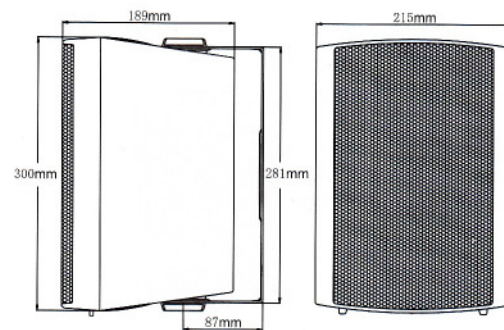

Description

These professional and high volume HYB106 series cabinet speakers are ideal for PA systems. They offer an attractive design, best speech reproduction and perfect music performance.

The speakers have a 6 1/2" full range woofer, a 25 mm Dome Tweeter, and a bass pipe, which is integrated into a professionally fitted cabinet. The speakers can be used in- and outdoors as they have a "Butyl Rubber Suspension." They are an excellent component for sound systems in assembly halls, congress and dance halls, gymnasiums, events, etc.

Please consider the following features:

- The trapeze shape allows mounting in corners and at various angles. Small feet on the case bottom make it possible to stand this speaker on a table etc.
- The speaker-leads connection is very easy with 2 clamp clips.
- The speakers can be mounted in- and outdoors.
- There is a hidden impedance selector on the back panel with 3 x 100 V, 4 x 70 V and a 1 x 8 ohms position. As there is a fitted high quality 100 V matching-transformer, there is no reduction of the sound pressure or playback quality.
- The grille can be taken off.

FASHION SPEAKER, 40 W.....HYB106-6T
with 100 V Matching transformer (40-20-10-5W) and 8 ohms

Technical data	HYB106-6T
Load rating	40 W
Transformer tappings	40W-20W-10W(100V) 40W-20W-10W-5W(70V)
Frequency range	70Hz-20KHz
SPL(@1W/m)	91 dB
Woofer and Impedance	6 1/2" PP / 8 ohms
Tweeter and Impedance	1" silk dome / 8 ohms
Dimension H×W×D(mm)	300×215×189mm
Material,Colour	PP , white or black