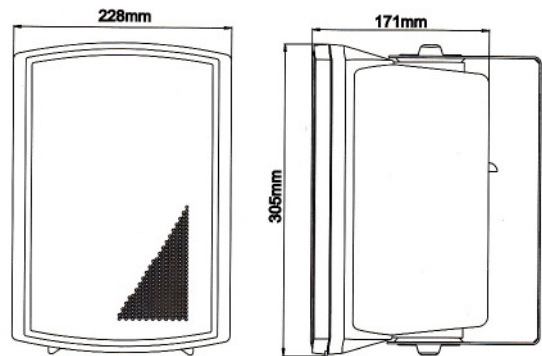

- Rugged plastic enclosures
- Long-throw woofers with oversized magnets provide great bass
- silk dome tweeters for sparkling HF response
- High sensitivity—more sound per watt!
- Spring loaded U-mount brackets included
- Transformer models include indoor/outdoor EQ switch

Technical data	HYB127-5T
Load rating	30 W
Transformer tapings	30W-20W-10W(100V) 30W-15W-10W-5W(70V)
Frequency range	75Hz-20KHz
SPL(@1W/m)	89 dB
Woofer and Impedance	5.25" PP / 8 ohms
Tweeter and Impedance	3/4" silk dome / 8 ohms
Dimension H×W×D(mm)	250×176×143mm
Material,Colour	PP , white or black

Technical data	HYB127-6T
Load rating	40 W
Transformer tapings	40W-30W-20W(100V) 40W-20W-15W-10W(70V)
Frequency range	60Hz-20KHz
SPL(@1W/m)	91 dB
Woofer and Impedance	6.5" PP / 8 ohms
Tweeter and Impedance	1" silk dome / 8 ohms
Dimension H×W×D(mm)	305×228×171mm
Material,Colour	PP , white or black