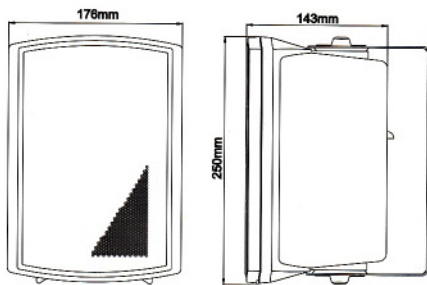

- Rugged plastic enclosures
- Long-throw woofers with oversized magnets provide great bass
- silk dome tweeters for sparkling HF response
- High sensitivity—more sound per watt!
- Spring loaded U-mount brackets included
- Transformer models include indoor/outdoor EQ switch

Technical data	HYB127-5T
Load rating	30 W
Transformer tapings	30W-20W-10W(100V) 30W-15W-10W-5W(70V)
Frequency range	75Hz-20KHz
SPL(@1W/m)	89 dB
Woofer and Impedance	5.25" PP / 8 ohms
Tweeter and Impedance	3/4" silk dome / 8 ohms
Dimension H×W×D(mm)	250×176×143mm
Material,Colour	PP , white or black

Technical data	HYB127-6T
Load rating	40 W
Transformer tapings	40W-30W-20W(100V) 40W-20W-15W-10W(70V)
Frequency range	60Hz-20KHz
SPL(@1W/m)	91 dB
Woofer and Impedance	6.5" PP / 8 ohms
Tweeter and Impedance	1" silk dome / 8 ohms
Dimension H×W×D(mm)	305×228×171mm
Material,Colour	PP , white or black