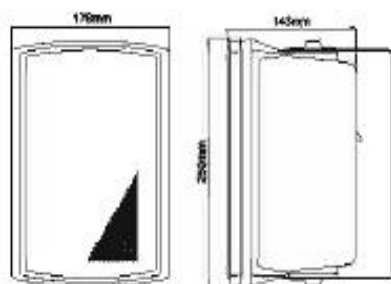

- Rugged plastic enclosures
- Long-throw woofers with oversized magnets provide great bass
- silk dome tweeters for sparkling HF response
- High sensitivity—more sound per watt!
- Spring loaded U-mount brackets included
- Transformer models include indoor/outdoor EQ switch

| Technical data | HYB127-5T |
|-----------------------|--|
| Load rating | 30 W |
| Transformer tappings | 30W-20W-10W(100V) 30W-15W-10W-5W(70V) |
| Frequency range | 75Hz-20KHz |
| SPL(@1W/m) | 89 dB |
| Woofer and Impedance | 5.25" PP / 8 ohms |
| Tweeter and Impedance | 3/4" silk dome / 8 ohms |
| Dimension H×W×D(mm) | 250×176×143mm |
| Material, Colour | PP, white or black |

| Technical data | HYB127-6T |
|-----------------------|---|
| Load rating | 40 W |
| Transformer tappings | 40W-30W-20W(100V) 40W-20W-15W-10W(70V) |
| Frequency range | 60Hz-20KHz |
| SPL(@1W/m) | 91 dB |
| Woofer and Impedance | 6.5" PP / 8 ohms |
| Tweeter and Impedance | 1" silk dome / 8 ohms |
| Dimension H×W×D(mm) | 305×228×171mm |
| Material, Colour | PP, white or black |