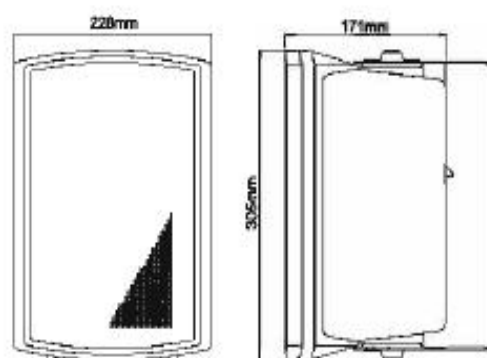

- Rugged plastic enclosures
- Long-throw woofers with oversized magnets provide great bass
- silk dome tweeters for sparkling HF response
- High sensitivity—more sound per watt!
- Spring loaded U-mount brackets included
- Transformer models include indoor/outdoor EQ switch

| Technical data | HYB127-5T |
|-----------------------|--|
| Load rating | 30 W |
| Transformer tappings | 30W-20W-10W(100V) 30W-15W-10W-5W(70V) |
| Frequency range | 75Hz-20KHz |
| SPL(@1W/m) | 89 dB |
| Woofer and Impedance | 5.25" PP / 8 ohms |
| Tweeter and Impedance | 3/4" silk dome / 8 ohms |
| Dimension H×W×D(mm) | 250×176×143mm |
| Material, Colour | PP, white or black |

| Technical data | HYB127-6T |
|-----------------------|---|
| Load rating | 40 W |
| Transformer tappings | 40W-30W-20W(100V) 40W-20W-15W-10W(70V) |
| Frequency range | 60Hz-20KHz |
| SPL(@1W/m) | 91 dB |
| Woofer and Impedance | 6.5" PP / 8 ohms |
| Tweeter and Impedance | 1" silk dome / 8 ohms |
| Dimension H×W×D(mm) | 305×228×171mm |
| Material, Colour | PP, white or black |