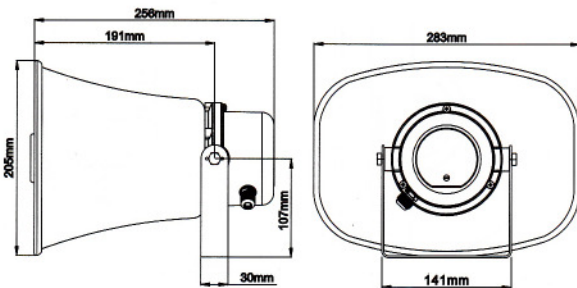

Please consider the following features:

- The complete construction of the horn speakers series has the ultimate protection grade, IP 66.
- The 2-pole connection cable (flexible hose line) is led through a waterproof PG-screw joint .
- The 6-step impedance is switchable with a screwdriver at the rear side of the unit.

Technical data SC-20

Load rating	20W
Input impedance	500-670K-1K-2K-3.3K-10K ohms
Frequency range	350Hz-5KHz
Output power	20-15-10-5-3-1W
SPL(@1W/m)	107 dB
Dimension W×H×L	205x283x256 mm
Horn material	ABS
Horn flat material	Die-cast Aluminium
Cover material	ABS

Technical data SC-30

Load rating	30W
Input impedance	330-670-1K-2K-3.3K-10K ohms
Frequency range	350Hz-5KHz
Output power	30-15-10-5-3-1W
SPL(@1W/m)	108 dB
Dimension W×H×L	205x283x256 mm
Horn material	ABS
Horn flat material	Die-cast Aluminium
Cover material	ABS